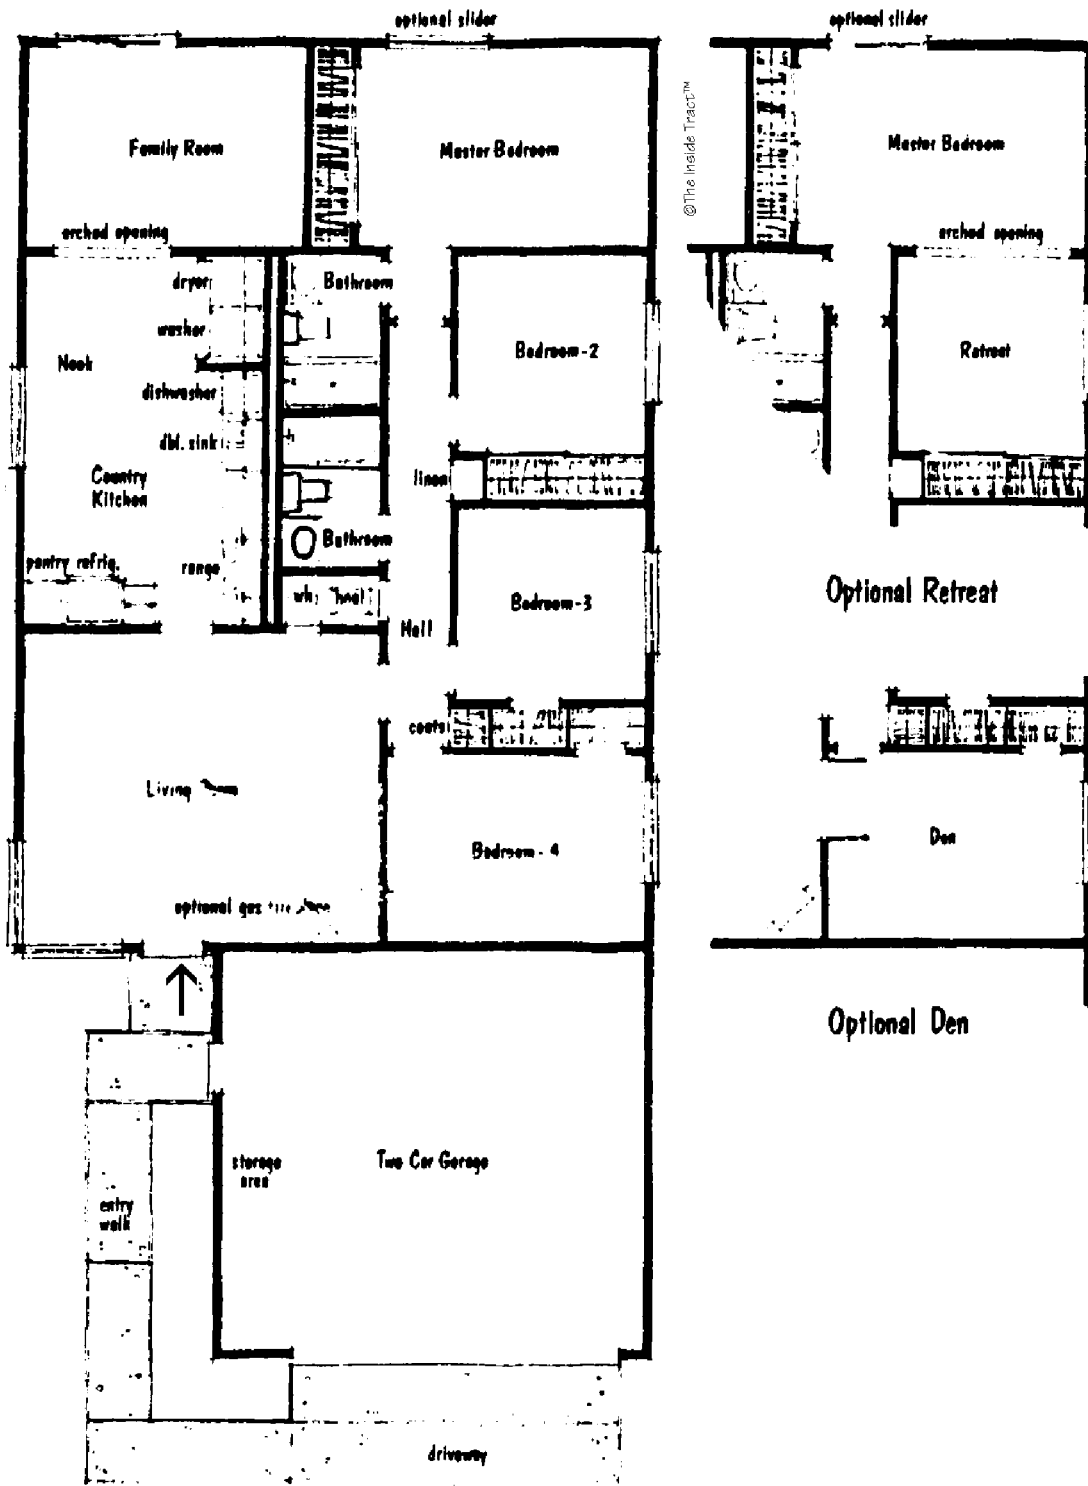

TRACT: (CV) Cordova (North) MODEL: A La Pareja (1) - 950 Sq.Ft. Sq.Ft. (Approx)
Copyright ©The Inside Tract™ - All rights reserved.

TRACT: (CV) Cordova (North) MODEL: C El Jardin (2) - 1109 Sq.Ft. Sq.Ft. (Approx)
Copyright ©The Inside Tract™ - All rights reserved.

Optional Den

TRACT: (CV) Cordova (North) MODEL: E El Nido (20) - 1109 Sq.Ft. Sq.Ft. (Approx)
Copyright ©The Inside Tract™ - All rights reserved.

TRACT: (CV) Cordova (North) MODEL: G La Familia (3) - 1450 Sq.Ft. Sq.Ft. (Approx)
 Copyright ©The Inside Tract™ - All rights reserved.