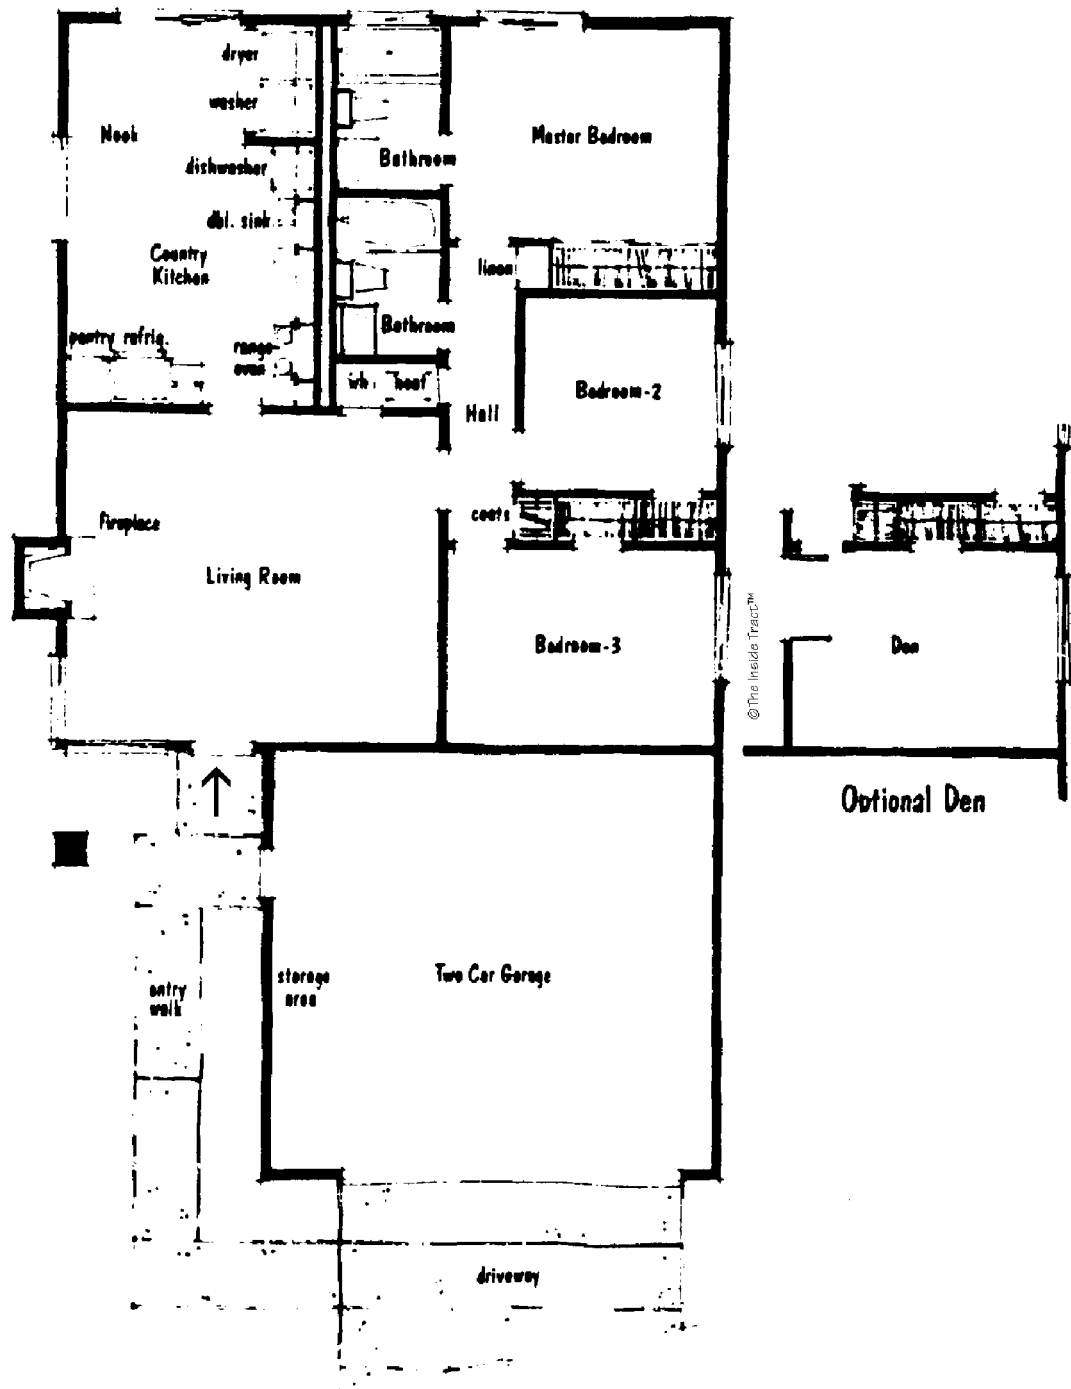

TRACT: (CV) Cordova (North) MODEL: A La Pareja (1) - 950 Sq.Ft. Sq.Ft. (Approx)
Copyright ©The Inside Tract™ - All rights reserved.

TRACT: (CV) Cordova (North) MODEL: C El Jardin (2) - 1109 Sq.Ft. Sq.Ft. (Approx)
Copyright ©The Inside Tract™ - All rights reserved.

Optional Den

TRACT: (CV) Cordova (North) MODEL: E El Nido (20) - 1109 Sq.Ft. Sq.Ft. (Approx)
Copyright ©The Inside Tract™ - All rights reserved.

TRACT: (CV) Cordova (North) MODEL: G La Familia (3) - 1450 Sq.Ft. Sq.Ft. (Approx)
 Copyright ©The Inside Tract™ - All rights reserved.