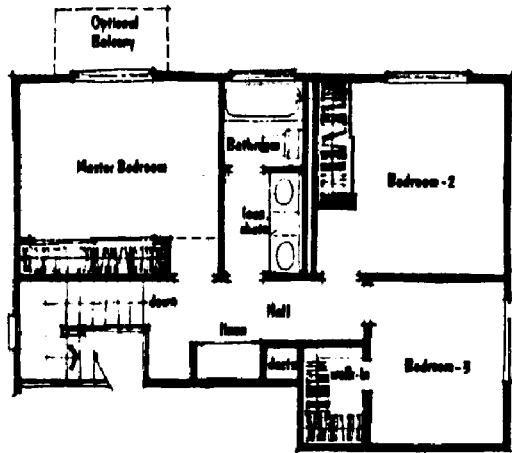

TRACT: (CV) Cordova (North) MODEL: H El Carmen (4) - 1650 Sq.Ft. Sq.Ft. (Approx)
Copyright ©The Inside Tract™ - All rights reserved.

Second Floor