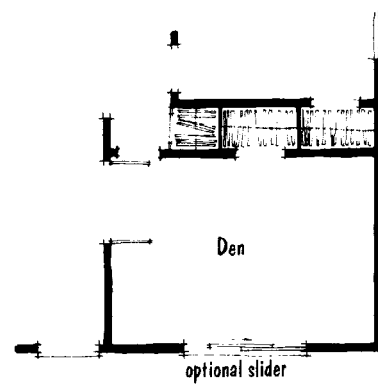

Models In This Tract	M/C	Beds	Baths	SqFt	Levels	Din	Fam	Den	Nook	Ret	BO	Util	FP	Gar	Streets in this Tract
															Soltero Velador

Builder: Mission Viejo Co

Other Tract Information:
 El Nido & El Jardin are the same plans except the El Jardin has a detached garage. Cordova Home were built in phases 1-10, New Cordova Homes were built in phases 11-22 and Cordova Vista were built in phases 23-30

TRACT: (CV) Cordova (North) MODEL: A La Pareja (1) - 950 Sq.Ft. Sq.Ft. (Approx)
Copyright ©The Inside Tract™ - All rights reserved.

TRACT: (CV) Cordova (North) MODEL: C El Jardin (2) - 1109 Sq.Ft. Sq.Ft. (Approx)
Copyright ©The Inside Tract™ - All rights reserved.