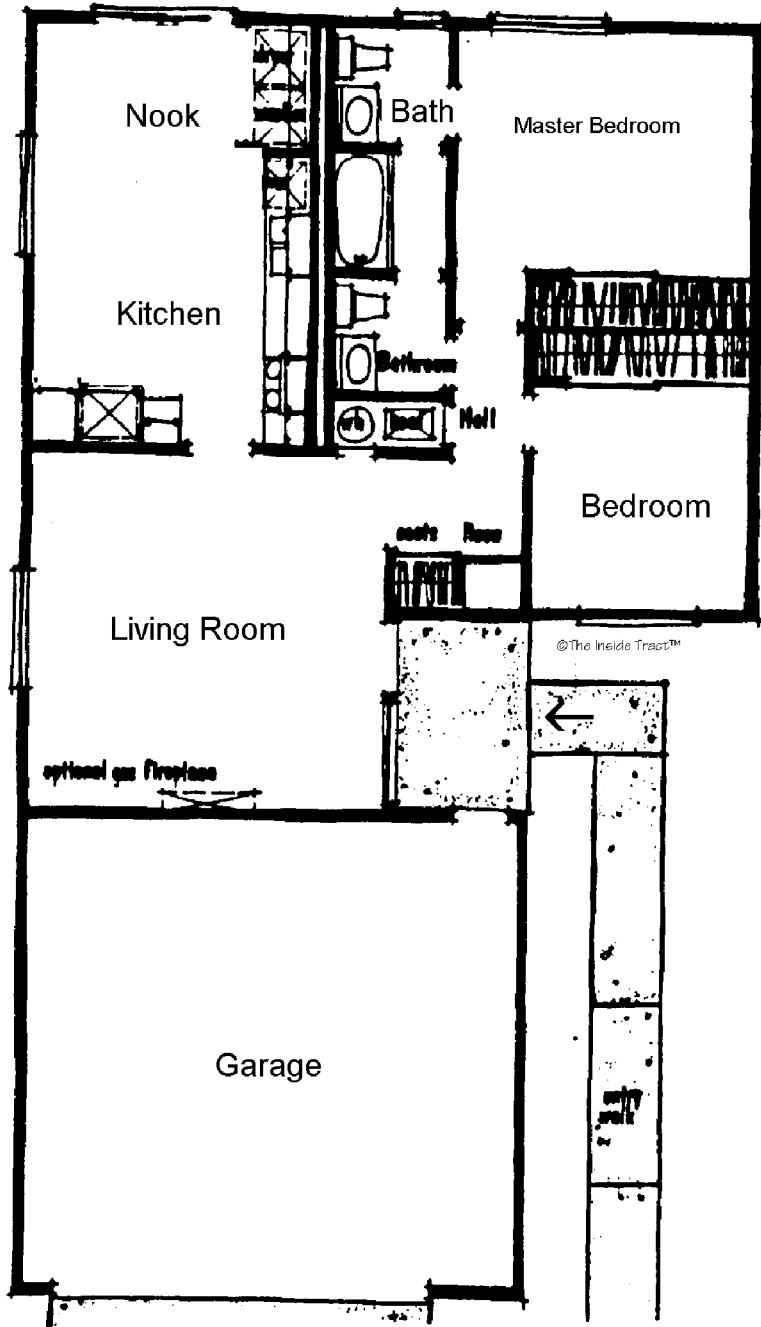

Models In This Tract	M/C	Beds	Baths	SqFt	Levels	Din	Fam	Den	Nook	Ret	BO	Util	FP	Gar	Streets in this Tract
															Soltero Velador

Builder: Mission Viejo Co

Other Tract Information:
 El Nido & El Jardin are the same plans except the El Jardin has a detached garage. Cordova Home were built in phases 1-10, New Cordova Homes were built in phases 11-22 and Cordova Vista were built in phases 23-30

TRACT: (CV) Cordova (North) MODEL: A La Pareja (1) - 950 Sq.Ft. Sq.Ft. (Approx)
Copyright ©The Inside Tract™ - All rights reserved.

TRACT: (CV) Cordova (North) MODEL: C El Jardin (2) - 1109 Sq.Ft. Sq.Ft. (Approx)
Copyright ©The Inside Tract™ - All rights reserved.