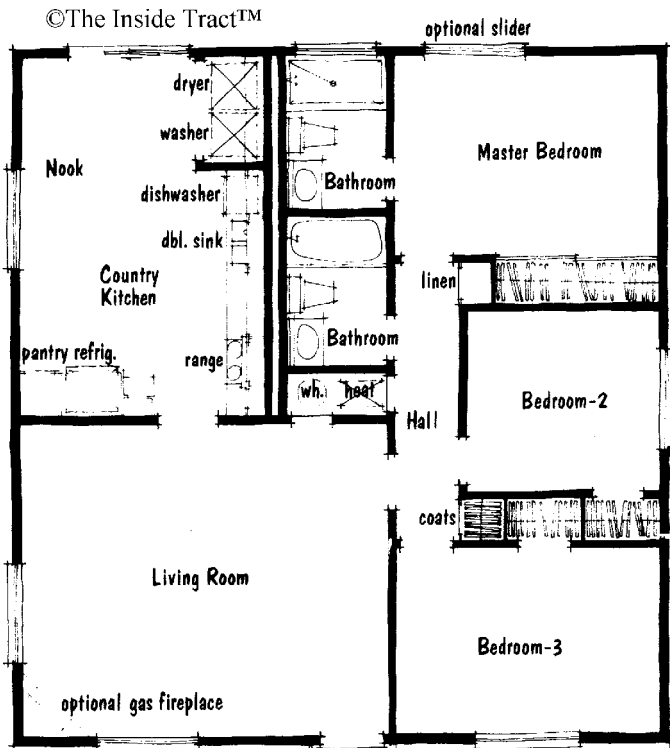

Models In This Tract	M/C	Beds	Baths	SqFt	Levels	Din	Fam	Den	Nook	Ret	BO	Util	FP	Gar	Streets in this Tract
															Soltero Velador

Builder: Mission Viejo Co

Other Tract Information:
 El Nido & El Jardin are the same plans except the El Jardin has a detached garage. Cordova Home were built in phases 1-10, New Cordova Homes were built in phases 11-22 and Cordova Vista were built in phases 23-30

TRACT: (CV) Cordova (North) MODEL: A La Pareja (1) - 950 Sq.Ft. Sq.Ft. (Approx)
Copyright ©The Inside Tract™ - All rights reserved.

TRACT: (CV) Cordova (North) MODEL: C El Jardin (2) - 1109 Sq.Ft. Sq.Ft. (Approx)
Copyright ©The Inside Tract™ - All rights reserved.