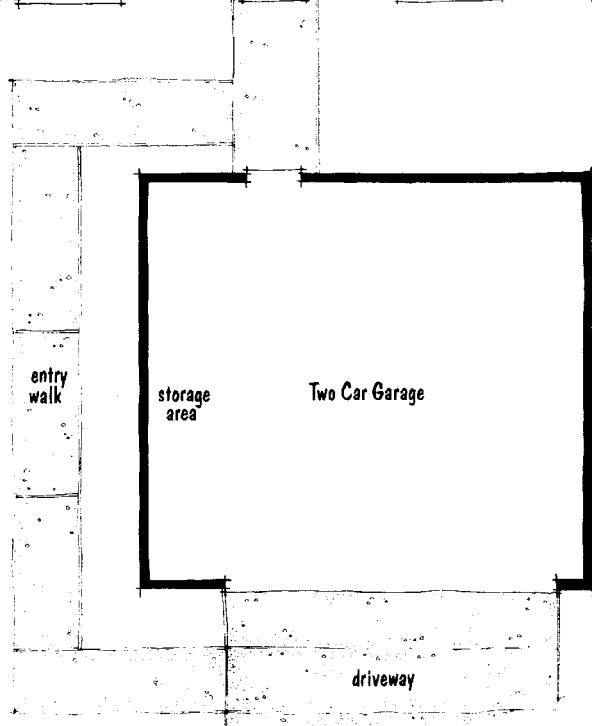

TRACT: (CV) Cordova (North) MODEL: C El Jardin (2) - 1109 Sq.Ft. Sq.Ft. (Approx)
Copyright ©The Inside Tract™ - All rights reserved.