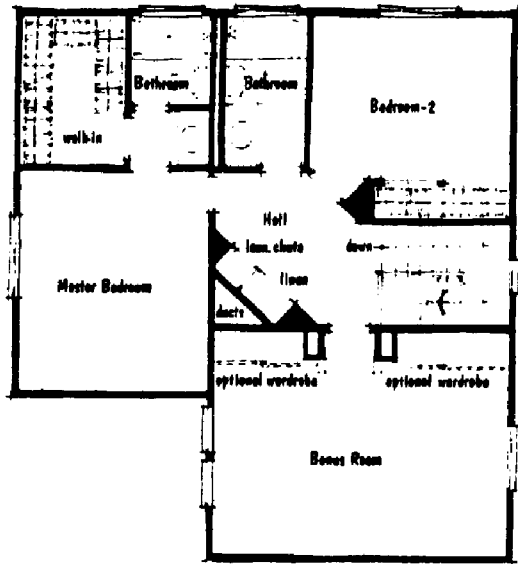

Optional Den

TRACT: (CV) Cordova (North) MODEL: E El Nido (20) - 1109 Sq.Ft. Sq.Ft. (Approx)
Copyright ©The Inside Tract™ - All rights reserved.

TRACT: (CV) Cordova (North) MODEL: G La Familia (3) - 1450 Sq.Ft. Sq.Ft. (Approx)
 Copyright ©The Inside Tract™ - All rights reserved.

TRACT: (CV) Cordova (North) MODEL: H El Carmen (4) - 1650 Sq.Ft. Sq.Ft. (Approx)
Copyright ©The Inside Tract™ - All rights reserved.

Second Floor

First Floor

TRACT: (CV) Cordova (North) MODEL: I La Serena (5) - 1885 Sq.Ft. Sq.Ft. (Approx)
Copyright ©The Inside Tract™ - All rights reserved.

Second Floor